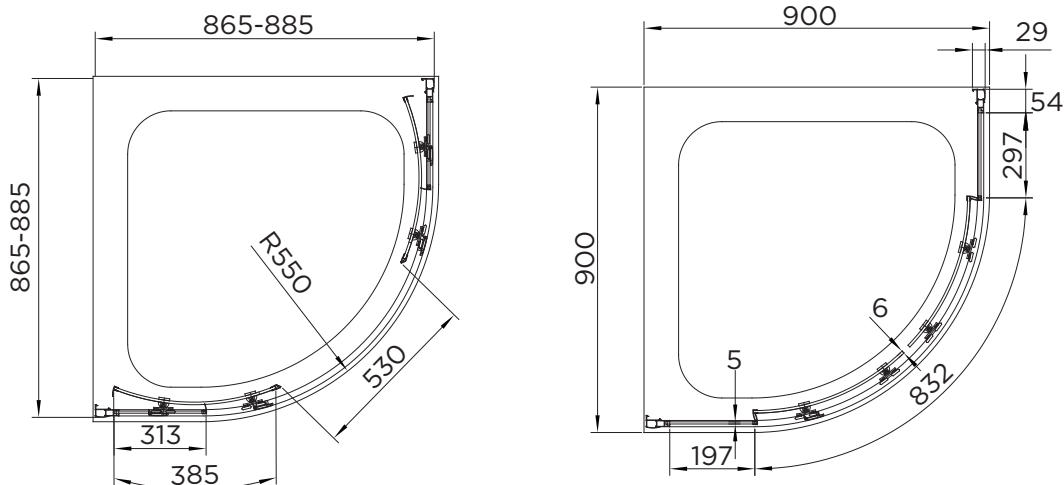

SPECIFICATION

venturi 6

DOUBLE DOOR QUADRANT

RANGE	VENTURI 6
PRODUCT	DOUBLE DOOR QUAD
CODE	AQ9302S
SIZE	900
PROFILE COLOUR	SILVER
GLASS THICKNESS	6mm
GLASS FINISH	CLEAR
GLASS TREATMENT	CLEAN & CLEAR™
HEIGHT	1900
ADJUSTMENT IN RECESS	865-885
ADJUSTMENT WITH SIDE PANEL	N/A
OPTIONAL SIDE PANEL	N/A
APERTURE	530
GUARANTEE	LIFETIME
GLASS BS EN	EN12150-1T
CE	YES/EN14428
PROFILE MATERIAL	ALUMINUM/6463#
HANDLE MATERIAL	STAINLESS STEEL
ROLLER MATERIAL	ZINC ALLOY/ABS CHROME
QUICK RELEASE ROLLERS	YES
FIXED PANEL SIZE	313
MOVING PANEL SIZE	385
PRODUCT HAND	UNIVERSAL
PRODUCT WEIGHT	KG
PACKAGED DIMENSIONS	1990x632x201
BARCODE	5031978044296

Optional Cover Strips available

*All shower enclosures carry a Lifetime Guarantee when fitted with an Aquadart shower tray, a 10 year Guarantee will be given when fitted with any other manufacturer's tray.

To register your Guarantee visit: www.aquadart.co.uk | Spare Parts available at: www.aprilaquadartspares.co.uk

All measurements in mm and are nominal