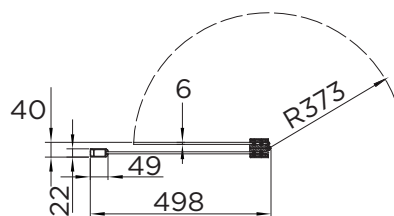

BATH SCREEN SPECIFICATION

venturi 6

HINGED BATH SCREEN

RANGE	VENTURI 6
PRODUCT	BATH SCREEN
CODE	AQ6003L-BLK
SIZE	900
PROFILE COLOUR	BLACK
GLASS THICKNESS	6mm
GLASS FINISH	CLEAR
GLASS TREATMENT	CLEAN & CLEAR™
HEIGHT	1500
ADJUSTMENT	865-890
GUARANTEE	LIFETIME*
GLASS BS EN	EN12150-1T
CE	YES/EN14428
PROFILE MATERIAL	ALUMINUM/6463#
HINGE MATERIAL	ZINC ALLOY
FIXED PANEL SIZE	447.6
MOVING PANEL SIZE	370
OPENING	INWARD
PRODUCT HAND	LEFT
PRODUCT WEIGHT	22KG
PACKAGED DIMENSIONS	1580x550x77
BARCODE	503197875009

All measurements in mm and are nominal