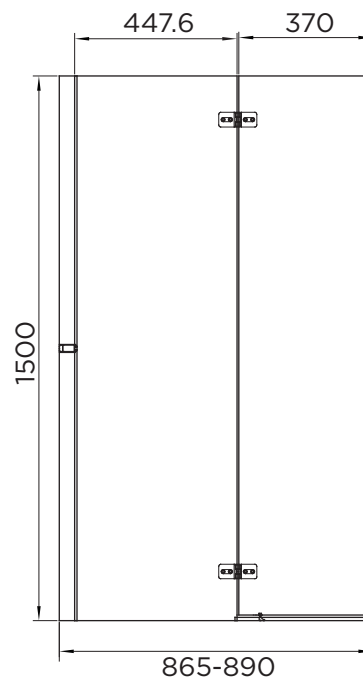

BATH SCREEN SPECIFICATION

venturi 6

HINGED BATH SCREEN

RANGE	VENTURI 6
PRODUCT	BATH SCREEN
CODE	AQ6003L-BLK
SIZE	900
PROFILE COLOUR	BLACK
GLASS THICKNESS	6mm
GLASS FINISH	CLEAR
GLASS TREATMENT	CLEAN & CLEAR™
HEIGHT	1500
ADJUSTMENT	865-890
GUARANTEE	LIFETIME*
GLASS BS EN	EN12150-1T
CE	YES/EN14428
PROFILE MATERIAL	ALUMINUM/6463#
HINGE MATERIAL	ZINC ALLOY
FIXED PANEL SIZE	447.6
MOVING PANEL SIZE	370
OPENING	INWARD
PRODUCT HAND	LEFT
PRODUCT WEIGHT	22KG
PACKAGED DIMENSIONS	1580x550x77
BARCODE	503197875009

All measurements in mm and are nominal