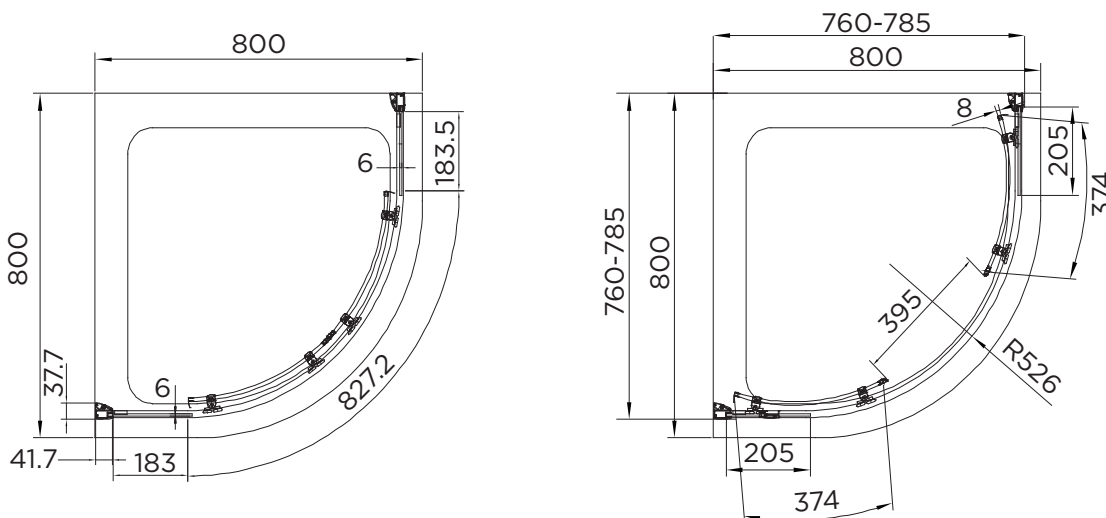

SPECIFICATION

venturi 8

DOUBLE DOOR QUADRANT

RANGE	VENTURI 8
PRODUCT	DOUBLE DOOR QUAD
CODE	AQ8100S
SIZE	800x800
PROFILE COLOUR	SILVER
GLASS THICKNESS	8mm
GLASS FINISH	CLEAR
GLASS TREATMENT	CLEAN & CLEAR™
HEIGHT	1900
ADJUSTMENT IN RECESS	760-785
ADJUSTMENT WITH SIDE PANEL	N/A
OPTIONAL SIDE PANEL	N/A
APERTURE	395
GUARANTEE	LIFETIME
CE	<b>EN14428</b>
GLASS BS EN	EN12150-1T
PROFILE MATERIAL	ALUMINUM/6463#
HANDLE MATERIAL	STAINLESS STEEL
ROLLER MATERIAL	ZINC ALLOY/ABS CHROME
QUICK RELEASE ROLLERS	YES
FIXED PANEL SIZE	205
MOVING PANEL SIZE	374
PRODUCT HAND	UNIVERSAL
PRODUCT WEIGHT	49KG
PACKAGED DIMENSIONS	1980x450x205
BARCODE	5031978002951

All measurements in mm and are nominal