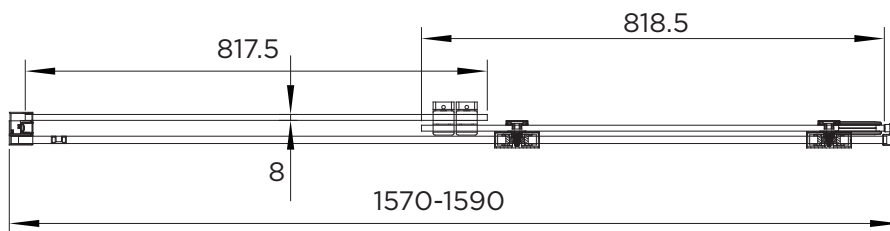

### SLIDING WETROOM

|                            |                           |
|----------------------------|---------------------------|
| RANGE                      | ROLLA 8                   |
| PRODUCT                    | SLIDING WETROOM           |
| CODE                       | AQ8945S                   |
| SIZE                       | 1600                      |
| PROFILE COLOUR             | SILVER                    |
| GLASS THICKNESS            | 8mm                       |
| GLASS FINISH               | CLEAR                     |
| GLASS TREATMENT            | CLEAN & CLEAR™            |
| HEIGHT                     | 2000                      |
| ADJUSTMENT IN RECESS       | 1570-1590                 |
| ADJUSTMENT WITH SIDE PANEL | 1565-1585                 |
| OPTIONAL SIDE PANEL        | YES                       |
| APERTURE                   | 730/750                   |
| GUARANTEE                  | LIFETIME                  |
| CE                         | EN14428                   |
| GLASS BS EN                | EN12150-1T                |
| PROFILE MATERIAL           | ALUMINUM /STAINLESS STEEL |
| HANDLE MATERIAL            | ZINC ALLOY                |
| ROLLER MATERIAL            | ZINC ALLOY                |
| QUICK RELEASE ROLLERS      | NO                        |
| FIXED PANEL SIZE           | 817.5                     |
| MOVING PANEL SIZE          | 818.5                     |
| PRODUCT HAND               | UNIVERSAL                 |
| PRODUCT WEIGHT             | 71KG                      |
| PACKAGED DIMENSIONS        | 2090x875x106              |
| BARCODE                    | 5031978068735             |

All measurements in mm and are nominal