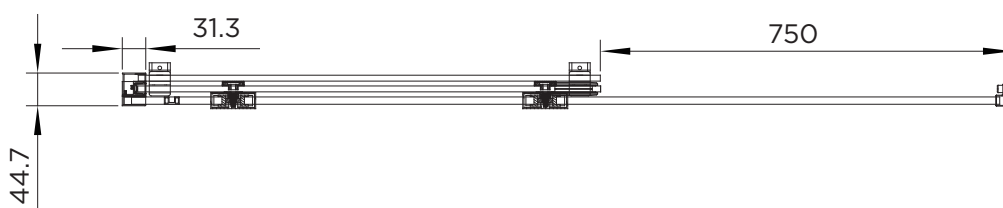

### SLIDING WETROOM

|                            |                           |
|----------------------------|---------------------------|
| RANGE                      | ROLLA 8                   |
| PRODUCT                    | SLIDING WETROOM           |
| CODE                       | AQ8945S                   |
| SIZE                       | 1600                      |
| PROFILE COLOUR             | SILVER                    |
| GLASS THICKNESS            | 8mm                       |
| GLASS FINISH               | CLEAR                     |
| GLASS TREATMENT            | CLEAN & CLEAR™            |
| HEIGHT                     | 2000                      |
| ADJUSTMENT IN RECESS       | 1570-1590                 |
| ADJUSTMENT WITH SIDE PANEL | 1565-1585                 |
| OPTIONAL SIDE PANEL        | YES                       |
| APERTURE                   | 730/750                   |
| GUARANTEE                  | LIFETIME                  |
| CE                         | EN14428                   |
| GLASS BS EN                | EN12150-1T                |
| PROFILE MATERIAL           | ALUMINUM /STAINLESS STEEL |
| HANDLE MATERIAL            | ZINC ALLOY                |
| ROLLER MATERIAL            | ZINC ALLOY                |
| QUICK RELEASE ROLLERS      | NO                        |
| FIXED PANEL SIZE           | 817.5                     |
| MOVING PANEL SIZE          | 818.5                     |
| PRODUCT HAND               | UNIVERSAL                 |
| PRODUCT WEIGHT             | 71KG                      |
| PACKAGED DIMENSIONS        | 2090x875x106              |
| BARCODE                    | 5031978068735             |

All measurements in mm and are nominal