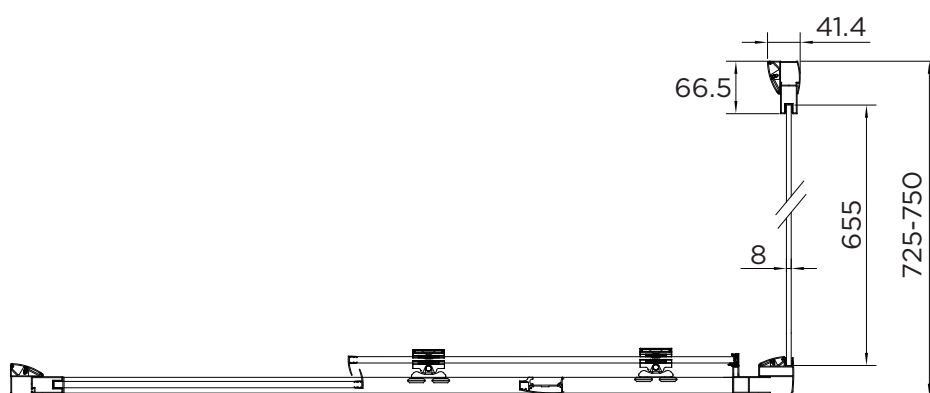

## venturi 8 SIDE PANEL

RANGE	VENTURI 8
PRODUCT	SIDE PANEL
CODE	AQ8221S
SIZE	760
PROFILE COLOUR	SILVER
GLASS THICKNESS	8mm
GLASS FINISH	CLEAR
GLASS TREATMENT	CLEAN & CLEAR™
HEIGHT	1900
ADJUSTMENT	725-750
ADJUSTMENT WITH SIDE PANEL	N/A
OPTIONAL SIDE PANEL	N/A
APERTURE	N/A
GUARANTEE	LIFETIME
CE	EN14428
GLASS BS EN	EN12150-1T
PROFILE MATERIAL	ALUMINUM/6463#
HANDLE MATERIAL	N/A
ROLLER MATERIAL	N/A
QUICK RELEASE ROLLERS	N/A
FIXED PANEL SIZE	655
MOVING PANEL SIZE	N/A
PRODUCT HAND	UNIVERSAL
PRODUCT WEIGHT	28KG
PACKAGED DIMENSIONS	1980x763x75
BARCODE	5031978044012

All measurements in mm and are nominal