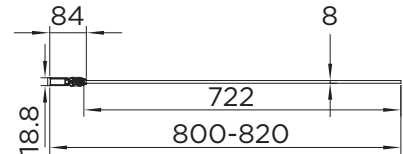

### SINGLE BATH SCREEN

RANGE	VENTURI 8
PRODUCT	SINGLE BATH SCREEN
CODE	AQ6000SM
SIZE	800
PROFILE COLOUR	SILVER
GLASS THICKNESS	8mm
GLASS FINISH	SMOKED
GLASS TREATMENT	CLEAN & CLEAR™
HEIGHT	1400
ADJUSTMENT	800-820
GUARANTEE	LIFETIME*
GLASS BS EN	EN12150-1T
CE	YES/EN14428
PROFILE MATERIAL	ALUMINUM/6463#
HINGE MATERIAL	ZINC ALLOY
FIXED PANEL SIZE	N/A
MOVING PANEL SIZE	722
OPENING	INWARD/OUTWARD
PRODUCT HAND	UNIVERSAL
PRODUCT WEIGHT	24KG
PACKAGED DIMENSIONS	1480x852x50
BARCODE	5031978067103

All measurements in mm and are nominal