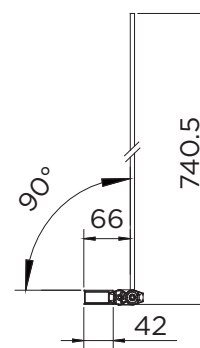

### SINGLE BATH SCREEN

RANGE	VENTURI 8
PRODUCT	SINGLE BATH SCREEN
CODE	AQ6000SM
SIZE	800
PROFILE COLOUR	SILVER
GLASS THICKNESS	8mm
GLASS FINISH	SMOKED
GLASS TREATMENT	CLEAN & CLEAR™
HEIGHT	1400
ADJUSTMENT	800-820
GUARANTEE	LIFETIME*
GLASS BS EN	EN12150-1T
CE	YES/EN14428
PROFILE MATERIAL	ALUMINUM/6463#
HINGE MATERIAL	ZINC ALLOY
FIXED PANEL SIZE	N/A
MOVING PANEL SIZE	722
OPENING	INWARD/OUTWARD
PRODUCT HAND	UNIVERSAL
PRODUCT WEIGHT	24KG
PACKAGED DIMENSIONS	1480x852x50
BARCODE	5031978067103

All measurements in mm and are nominal