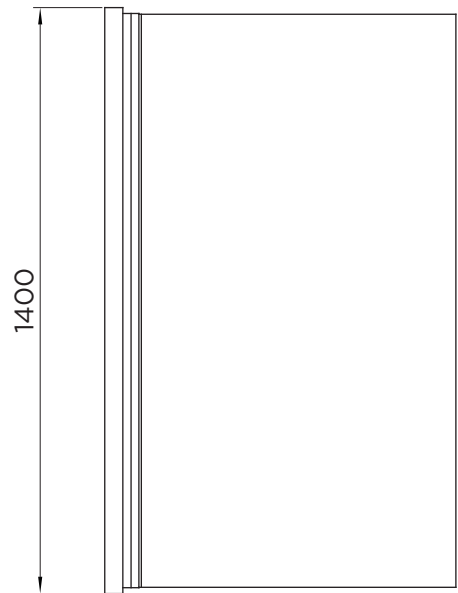

# BATH SCREEN SPECIFICATION

### SINGLE BATH SCREEN

RANGE	VENTURI 8
PRODUCT	SINGLE BATH SCREEN
CODE	AQ6000SM
SIZE	800
PROFILE COLOUR	SILVER
GLASS THICKNESS	8mm
GLASS FINISH	SMOKED
GLASS TREATMENT	CLEAN & CLEAR™
HEIGHT	1400
ADJUSTMENT	800-820
GUARANTEE	LIFETIME*
GLASS BS EN	EN12150-1T
CE	YES/EN14428
PROFILE MATERIAL	ALUMINUM/6463#
HINGE MATERIAL	ZINC ALLOY
FIXED PANEL SIZE	N/A
MOVING PANEL SIZE	722
OPENING	INWARD/OUTWARD
PRODUCT HAND	UNIVERSAL
PRODUCT WEIGHT	24KG
PACKAGED DIMENSIONS	1480x852x50
BARCODE	5031978067103

All measurements in mm and are nominal