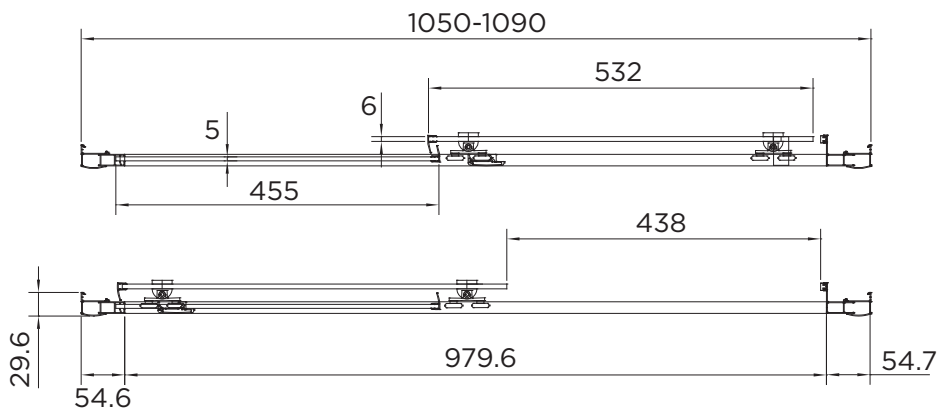

SPECIFICATION

venturi 6

SLIDING DOOR

RANGE	VENTURI 6
PRODUCT	SLIDING DOOR
CODE	AQ9324S
SIZE	1100
PROFILE COLOUR	SILVER
GLASS THICKNESS	6mm
GLASS FINISH	CLEAR
GLASS TREATMENT	CLEAN & CLEAR™
HEIGHT	1900
ADJUSTMENT IN RECESS	1050-1090
ADJUSTMENT WITH SIDE PANEL	1057-1097
OPTIONAL SIDE PANEL	YES
APERTURE	438
GUARANTEE	LIFETIME
GLASS BS EN	EN12150-1T
CE	YES/EN14428
PROFILE MATERIAL	ALUMINUM/6463#
HANDLE MATERIAL	STAINLESS STEEL
ROLLER MATERIAL	ZINC ALLOY/ABS CHROME
QUICK RELEASE ROLLERS	YES
FIXED PANEL SIZE	455
MOVING PANEL SIZE	532
PRODUCT HAND	UNIVERSAL
PRODUCT WEIGHT	32.5KG
PACKAGED DIMENSIONS	1980x575x99
BARCODE	5031978044456

Optional Cover Strips available

*All shower enclosures carry a Lifetime Guarantee when fitted with an Aquadart shower tray, a 10 year Guarantee will be given when fitted with any other manufacturer's tray.

To register your Guarantee visit: www.aquadart.co.uk | Spare Parts available at: www.aprilaquadartspares.co.uk

All measurements in mm and are nominal