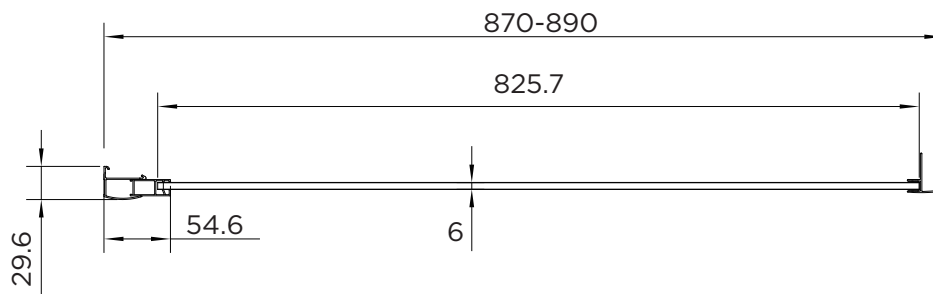

## venturi 6 SIDE PANEL

RANGE	VENTURI 6
PRODUCT	SIDE PANEL
CODE	AQ9330S
SIZE	900
PROFILE COLOUR	SILVER
GLASS THICKNESS	6mm
GLASS FINISH	CLEAR
GLASS TREATMENT	CLEAN & CLEAR™
HEIGHT	1900
ADJUSTMENT	870-890
APERTURE	N/A
GUARANTEE	LIFETIME
GLASS BS EN	EN12150-1T
CE	YES/EN14428
PROFILE MATERIAL	ALUMINUM/6463#
HANDLE MATERIAL	N/A
QUICK RELEASE ROLLERS	N/A
FIXED PANEL SIZE	825.7
MOVING PANEL SIZE	N/A
PRODUCT HAND	UNIVERSAL
PRODUCT WEIGHT	27KG
PACKAGED DIMENSIONS	1980x910x63
BARCODE	5031978044517

All measurements in mm and are nominal