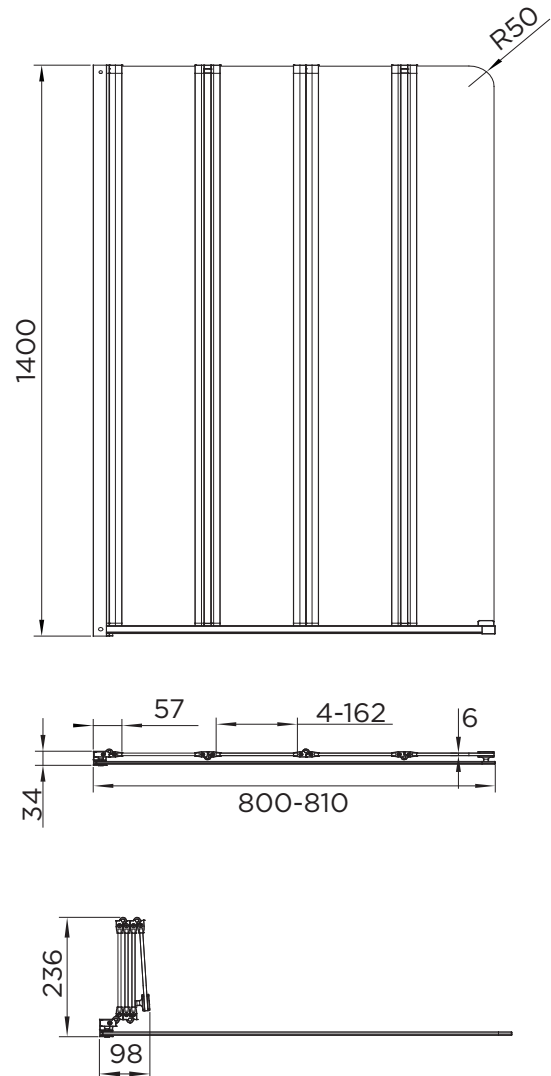

BATH SCREEN SPECIFICATION

venturi 6

SWIFTSEAL 4 FOLD BATH SCREEN

RANGE	VENTURI 6
PRODUCT	BATH SCREEN
CODE	AQ9357LS
SIZE	800
PROFILE COLOUR	SILVER
GLASS THICKNESS	6mm
GLASS FINISH	CLEAR
GLASS TREATMENT	CLEAN & CLEAR™
HEIGHT	1400
ADJUSTMENT	800-810
GUARANTEE	LIFETIME*
GLASS BS EN	EN12150-1T
CE	YES/EN14428
PROFILE MATERIAL	ALUMINUM/6463#
HINGE MATERIAL	ZINC ALLOY
FIXED PANEL SIZE	N/A
MOVING PANEL SIZE	162
OPENING	INWARD
PRODUCT HAND	LEFT
PRODUCT WEIGHT	KG
PACKAGED DIMENSIONS	1480x260x110
BARCODE	5031978067240

All measurements in mm and are nominal