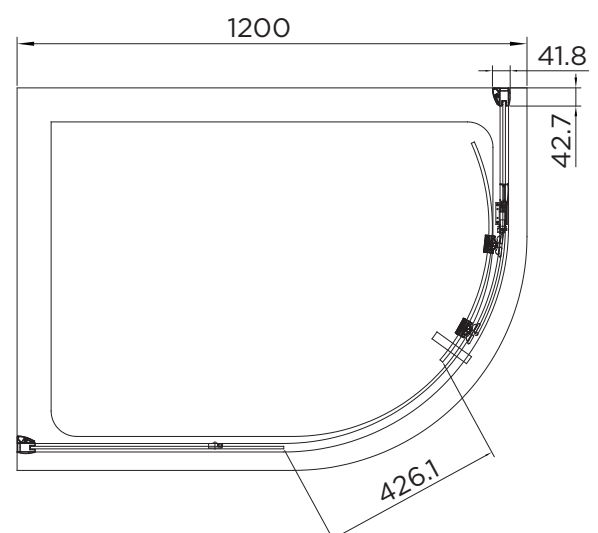

### SINGLE DOOR QUADRANT

RANGE	VENTURI 8
PRODUCT	SINGLE DOOR QUAD
CODE	AQ8125S
SIZE	1200x900
PROFILE COLOUR	SILVER
GLASS THICKNESS	8mm
GLASS FINISH	CLEAR
GLASS TREATMENT	CLEAN & CLEAR™
HEIGHT	1900
ADJUSTMENT IN RECESS	1160-1185/860-885
ADJUSTMENT WITH SIDE PANEL	N/A
OPTIONAL SIDE PANEL	N/A
APERTURE	426
GUARANTEE	LIFETIME
CE	EN14428
GLASS BS EN	EN12150-1T
PROFILE MATERIAL	ALUMINUM/6463#
HANDLE MATERIAL	STAINLESS STEEL
ROLLER MATERIAL	ZINC ALLOY/ABS CHROME
QUICK RELEASE ROLLERS	YES
FIXED PANEL SIZE	561/596
MOVING PANEL SIZE	552
PRODUCT HAND	UNIVERSAL
PRODUCT WEIGHT	65KG
PACKAGED DIMENSIONS	1980x732x285
BARCODE	5031978043916