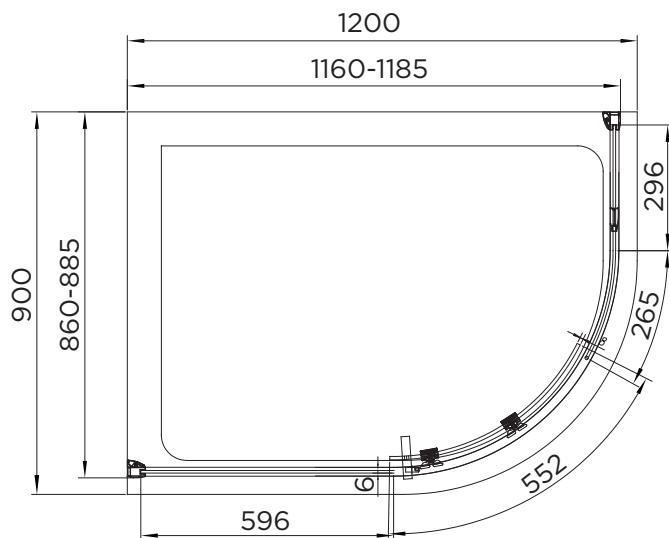

# SPECIFICATION

## venturi 8

### SINGLE DOOR QUADRANT

RANGE	VENTURI 8
PRODUCT	SINGLE DOOR QUAD
CODE	AQ8125S
SIZE	1200x900
PROFILE COLOUR	SILVER
GLASS THICKNESS	8mm
GLASS FINISH	CLEAR
GLASS TREATMENT	CLEAN & CLEAR™
HEIGHT	1900
ADJUSTMENT IN RECESS	1160-1185/860-885
ADJUSTMENT WITH SIDE PANEL	N/A
OPTIONAL SIDE PANEL	N/A
APERTURE	426
GUARANTEE	LIFETIME
CE	EN14428
GLASS BS EN	EN12150-1T
PROFILE MATERIAL	ALUMINUM/6463#
HANDLE MATERIAL	STAINLESS STEEL
ROLLER MATERIAL	ZINC ALLOY/ABS CHROME
QUICK RELEASE ROLLERS	YES
FIXED PANEL SIZE	561/596
MOVING PANEL SIZE	552
PRODUCT HAND	UNIVERSAL
PRODUCT WEIGHT	65KG
PACKAGED DIMENSIONS	1980x732x285
BARCODE	5031978043916