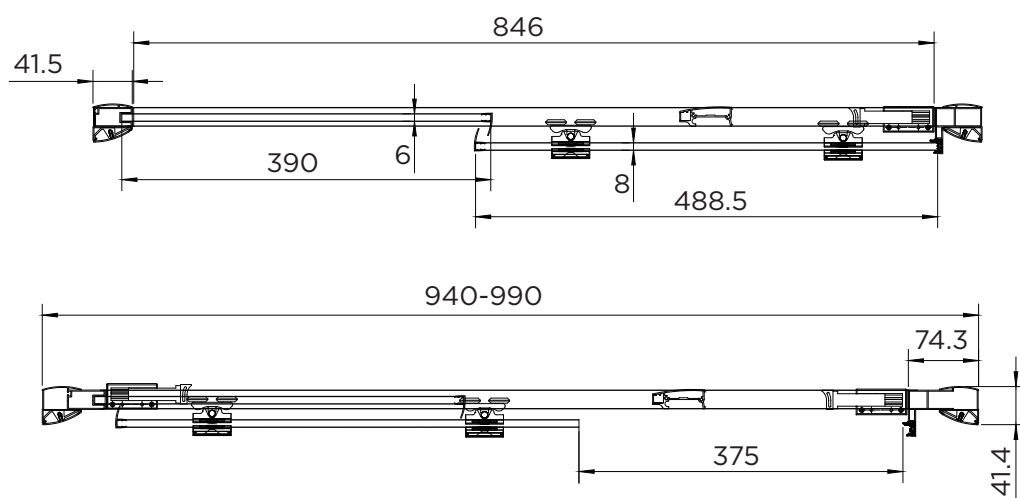

SPECIFICATION

venturi 8

SLIDING DOOR

| | |
|----------------------------|-----------------------|
| RANGE | VENTURI 8 |
| PRODUCT | SLIDING DOOR |
| CODE | AQ8210S |
| SIZE | 1000 |
| PROFILE COLOUR | SILVER |
| GLASS THICKNESS | 8mm |
| GLASS FINISH | CLEAR |
| GLASS TREATMENT | CLEAN & CLEAR™ |
| HEIGHT | 1900 |
| ADJUSTMENT IN RECESS | 940-990 |
| ADJUSTMENT WITH SIDE PANEL | 950-1000 |
| OPTIONAL SIDE PANEL | YES |
| APERTURE | 375 |
| GUARANTEE | LIFETIME |
| CE | EN14428 |
| GLASS BS EN | EN12150-1T |
| PROFILE MATERIAL | ALUMINUM/6463# |
| HANDLE MATERIAL | STAINLESS STEEL |
| ROLLER MATERIAL | ZINC ALLOY/ABS CHROME |
| QUICK RELEASE ROLLERS | YES |
| FIXED PANEL SIZE | 390 |
| MOVING PANEL SIZE | 488 |
| PRODUCT HAND | UNIVERSAL |
| PRODUCT WEIGHT | 38KG |
| PACKAGED DIMENSIONS | 1980x540x137 |
| BARCODE | 5031978043930 |

All measurements in mm and are nominal