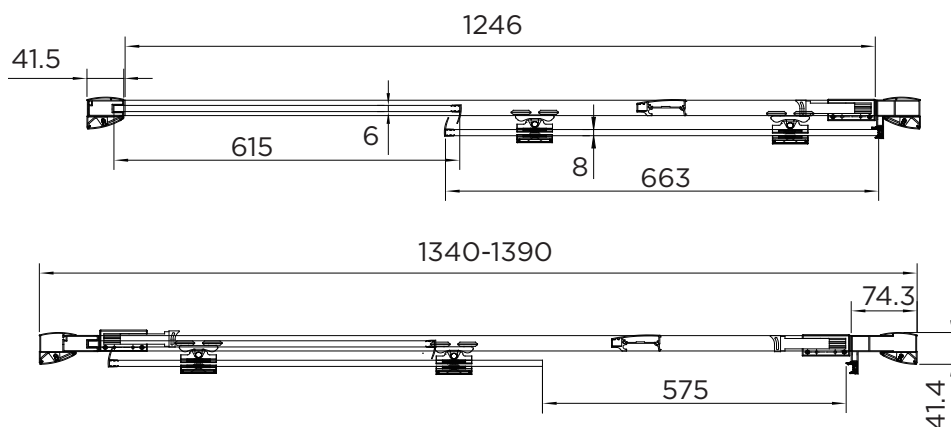

SPECIFICATION

venturi 8

SLIDING DOOR

RANGE	VENTURI 8
PRODUCT	SLIDING DOOR
CODE	AQ8214S
SIZE	1400
PROFILE COLOUR	SILVER
GLASS THICKNESS	8mm
GLASS FINISH	CLEAR
GLASS TREATMENT	CLEAN & CLEAR™
HEIGHT	1900
ADJUSTMENT IN RECESS	1340-1390
ADJUSTMENT WITH SIDE PANEL	1350-1400
OPTIONAL SIDE PANEL	YES
APERTURE	575
GUARANTEE	LIFETIME
CE	EN14428
GLASS BS EN	EN12150-1T
PROFILE MATERIAL	ALUMINUM/6463#
HANDLE MATERIAL	STAINLESS STEEL
ROLLER MATERIAL	ZINC ALLOY/ABS CHROME
QUICK RELEASE ROLLERS	YES
FIXED PANEL SIZE	615
MOVING PANEL SIZE	663
PRODUCT HAND	UNIVERSAL
PRODUCT WEIGHT	52KG
PACKAGED DIMENSIONS	1980x698x160
BARCODE	5031978043961

All measurements in mm and are nominal