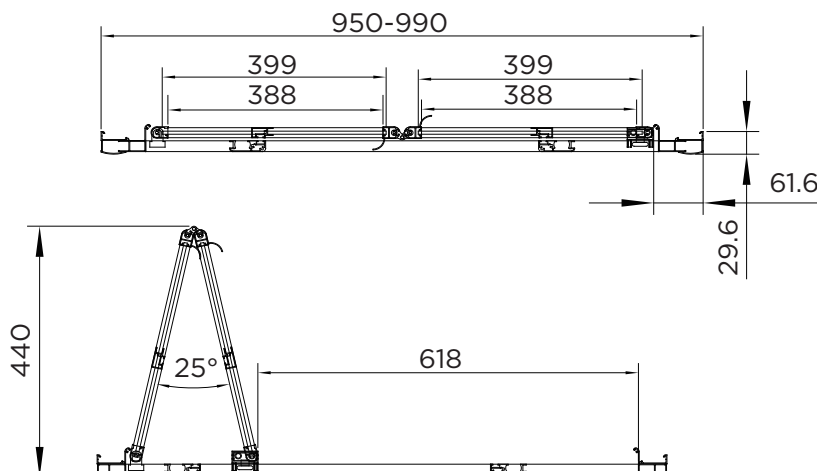

SPECIFICATION

venturi 6

BIFOLD DOOR

RANGE	VENTURI 6
PRODUCT	BIFOLD DOOR
CODE	AQ9318S
SIZE	1000
PROFILE COLOUR	SILVER
GLASS THICKNESS	4mm
GLASS FINISH	CLEAR
GLASS TREATMENT	CLEAN & CLEAR™
HEIGHT	1900
ADJUSTMENT IN RECESS	950-990
ADJUSTMENT WITH SIDE PANEL	957-997
OPTIONAL SIDE PANEL	YES
APERTURE	618
GUARANTEE	LIFETIME
GLASS BS EN	EN12150-1T
CE	YES/EN14428
PROFILE MATERIAL	ALUMINUM/6463#
HANDLE MATERIAL	ALUMINUM-6463#
ROLLER MATERIAL	NYLON
QUICK RELEASE ROLLERS	NO
FIXED PANEL SIZE	399
MOVING PANEL SIZE	399
PRODUCT HAND	UNIVERSAL
PRODUCT WEIGHT	24KG
PACKAGED DIMENSIONS	1980x998x76
BARCODE	5031978044418

Optional Cover Strips available

*All shower enclosures carry a Lifetime Guarantee when fitted with an Aquadart shower tray, a 10 year Guarantee will be given when fitted with any other manufacturer's tray.

To register your Guarantee visit: www.aquadart.co.uk | Spare Parts available at: www.aprilaquadartspares.co.uk

All measurements in mm and are nominal