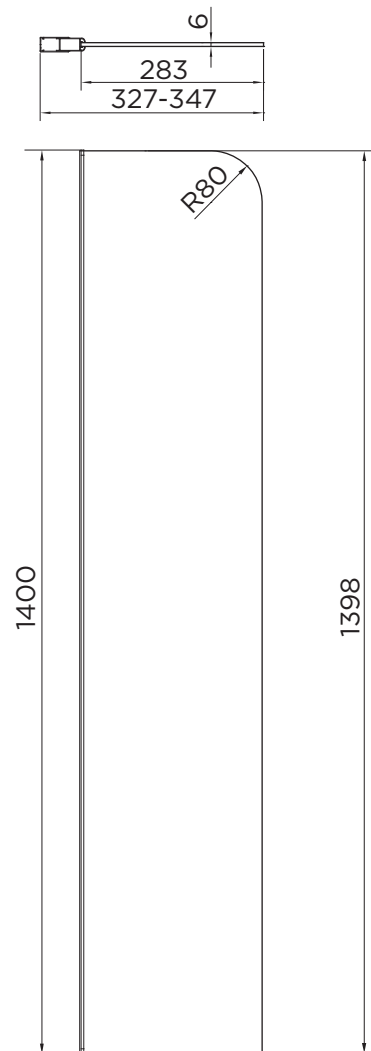

# BATH SCREEN SPECIFICATION

## venturi 6

### HINGED BATH SCREEN

RANGE	VENTURI 6
PRODUCT	BATH SCREEN
CODE	AQ9574S
SIZE	300
PROFILE COLOUR	SILVER
GLASS THICKNESS	6mm
GLASS FINISH	CLEAR
GLASS TREATMENT	CLEAN & CLEAR™
HEIGHT	1400
ADJUSTMENT	327-347
GUARANTEE	LIFETIME*
GLASS BS EN	EN12150-1T
CE	YES/EN14428
PROFILE MATERIAL	ALUMINUM/6463#
HINGE MATERIAL	N/A
FIXED PANEL SIZE	283
MOVING PANEL SIZE	N/A
OPENNING	INWARD
PRODUCT HAND	REVERSIBLE
PRODUCT WEIGHT	8KG
PACKAGED DIMENSIONS	1480x380x50
BARCODE	5031978086661

All measurements in mm and are nominal