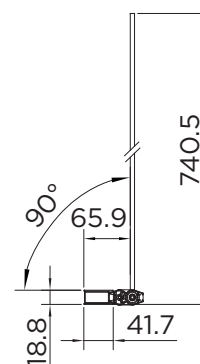

BATH SCREEN SPECIFICATION

venturi 8

SINGLE BATH SCREEN

RANGE	VENTURI 8
PRODUCT	SINGLE BATH SCREEN
CODE	AQ6000
SIZE	800
PROFILE COLOUR	SILVER
GLASS THICKNESS	8mm
GLASS FINISH	CLEAR
GLASS TREATMENT	CLEAN & CLEAR™
HEIGHT	1400
ADJUSTMENT	800-820
GUARANTEE	LIFETIME*
GLASS BS EN	EN12150-1T
CE	YES/EN14428
PROFILE MATERIAL	ALUMINUM/6463#
HINGE MATERIAL	ZINC ALLOY
FIXED PANEL SIZE	N/A
MOVING PANEL SIZE	722
OPENING	INWARD/OUTWARD
PRODUCT HAND	UNIVERSAL
PRODUCT WEIGHT	24KG
PACKAGED DIMENSIONS	1480x852x50
BARCODE	5031978043886

All measurements in mm and are nominal