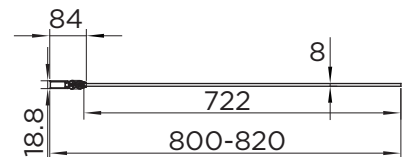

BATH SCREEN SPECIFICATION

venturi 8

SINGLE BATH SCREEN

RANGE	VENTURI 8
PRODUCT	SINGLE BATH SCREEN
CODE	AQ6000
SIZE	800
PROFILE COLOUR	SILVER
GLASS THICKNESS	8mm
GLASS FINISH	CLEAR
GLASS TREATMENT	CLEAN & CLEAR™
HEIGHT	1400
ADJUSTMENT	800-820
GUARANTEE	LIFETIME*
GLASS BS EN	EN12150-1T
CE	YES/EN14428
PROFILE MATERIAL	ALUMINUM/6463#
HINGE MATERIAL	ZINC ALLOY
FIXED PANEL SIZE	N/A
MOVING PANEL SIZE	722
OPENING	INWARD/OUTWARD
PRODUCT HAND	UNIVERSAL
PRODUCT WEIGHT	24KG
PACKAGED DIMENSIONS	1480x852x50
BARCODE	5031978043886

All measurements in mm and are nominal