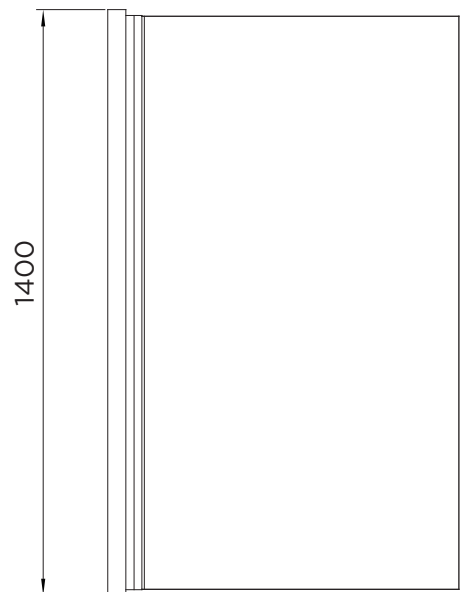

BATH SCREEN SPECIFICATION

venturi 8

SINGLE BATH SCREEN

RANGE	VENTURI 8
PRODUCT	SINGLE BATH SCREEN
CODE	AQ6000
SIZE	800
PROFILE COLOUR	SILVER
GLASS THICKNESS	8mm
GLASS FINISH	CLEAR
GLASS TREATMENT	CLEAN & CLEAR™
HEIGHT	1400
ADJUSTMENT	800-820
GUARANTEE	LIFETIME*
GLASS BS EN	EN12150-1T
CE	YES/EN14428
PROFILE MATERIAL	ALUMINUM/6463#
HINGE MATERIAL	ZINC ALLOY
FIXED PANEL SIZE	N/A
MOVING PANEL SIZE	722
OPENING	INWARD/OUTWARD
PRODUCT HAND	UNIVERSAL
PRODUCT WEIGHT	24KG
PACKAGED DIMENSIONS	1480x852x50
BARCODE	5031978043886

All measurements in mm and are nominal