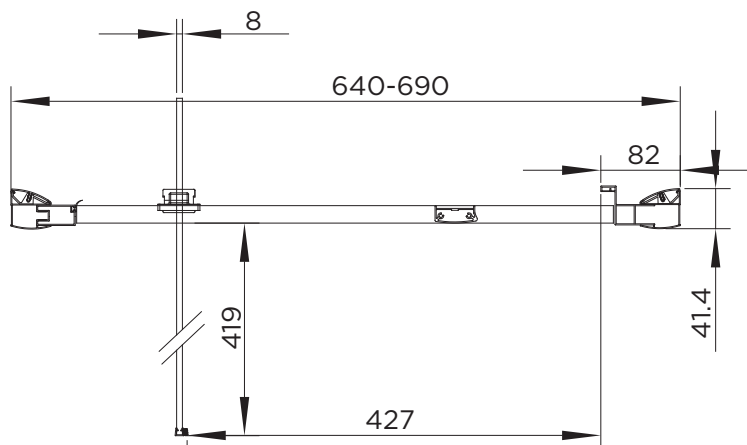

SPECIFICATION

venturi 8

PIVOT DOOR

RANGE	VENTURI 8
PRODUCT	PIVOT DOOR
CODE	AQ9465S
SIZE	700
PROFILE COLOUR	SILVER
GLASS THICKNESS	8mm
GLASS FINISH	CLEAR
GLASS TREATMENT	CLEAN & CLEAR™
HEIGHT	1900
ADJUSTMENT IN RECESS	640-690
ADJUSTMENT WITH SIDE PANEL	654-704
OPTIONAL SIDE PANEL	YES
APERTURE	427
GUARANTEE	LIFETIME
CE	EN14428
GLASS BS EN	EN12150-1T
PROFILE MATERIAL	ALUMINUM/6463#
HANDLE MATERIAL	STAINLESS STEEL
ROLLE MATERIAL	N/A
QUICK RELEASE ROLLERS	N/A
FIXED PANEL SIZE	N/A
MOVING PANEL SIZE	548
PRODUCT HAND	UNIVERSAL
PRODUCT WEIGHT	28.5KG
PACKAGED DIMENSIONS	1980x703x85
BARCODE	5031978085428

All measurements in mm and are nominal